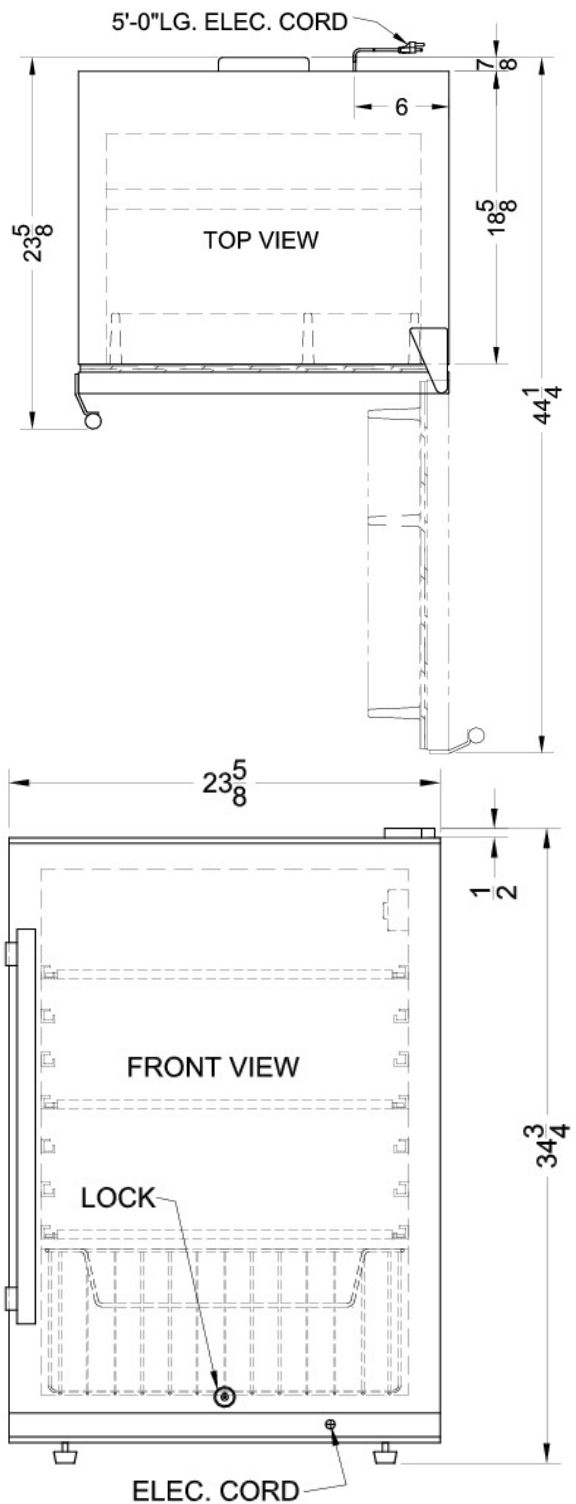

## Specifications:

Height	34.25"
Width	24.0"
Depth	22.0"
Capacity	4.8 cu.ft.
Ext Depth with Handle	23.63"
Interior Height 1	28.5"
Interior Width 1	20.5"
Interior Depth 1	14.5"
Comp Step Height	8.5"
Comp Step Width	20.5"
Comp Step Depth	6.0"
Shipping Weight	130.0 lbs.
Energy Usage/Year	415.0 kWh/year
US Electrical Safety	UL
Canadian Electrical Safety	ULC
Voltage/Frequency	115 V AC/60 Hz
Amps	1.3
Reversible	Yes
Door Swing	RHD
Shelf Quantity	3
Adjustable Shelf	true
Shelf Type	Glass
Full Door Shelf Quantity	1
Half Door Shelf Quantity	3
Can Storage	true
Wheel Quantity	4
Defrost Type	Automatic
Depth with door at 90°	44.25"
Height to Hinge Cap	34.75"
Thermostat Type	Dial
Condensor Location	Rear of Unit
Fan Type	Interior
Light	true
Level Legs Quantity	4
High Side PSI	295.0
Freon Oz	2.7
Low Side PSI	95.0
Freon Type	R134a
Parts/Labor Warranty	1 Year
Compressor Warranty	5 Years